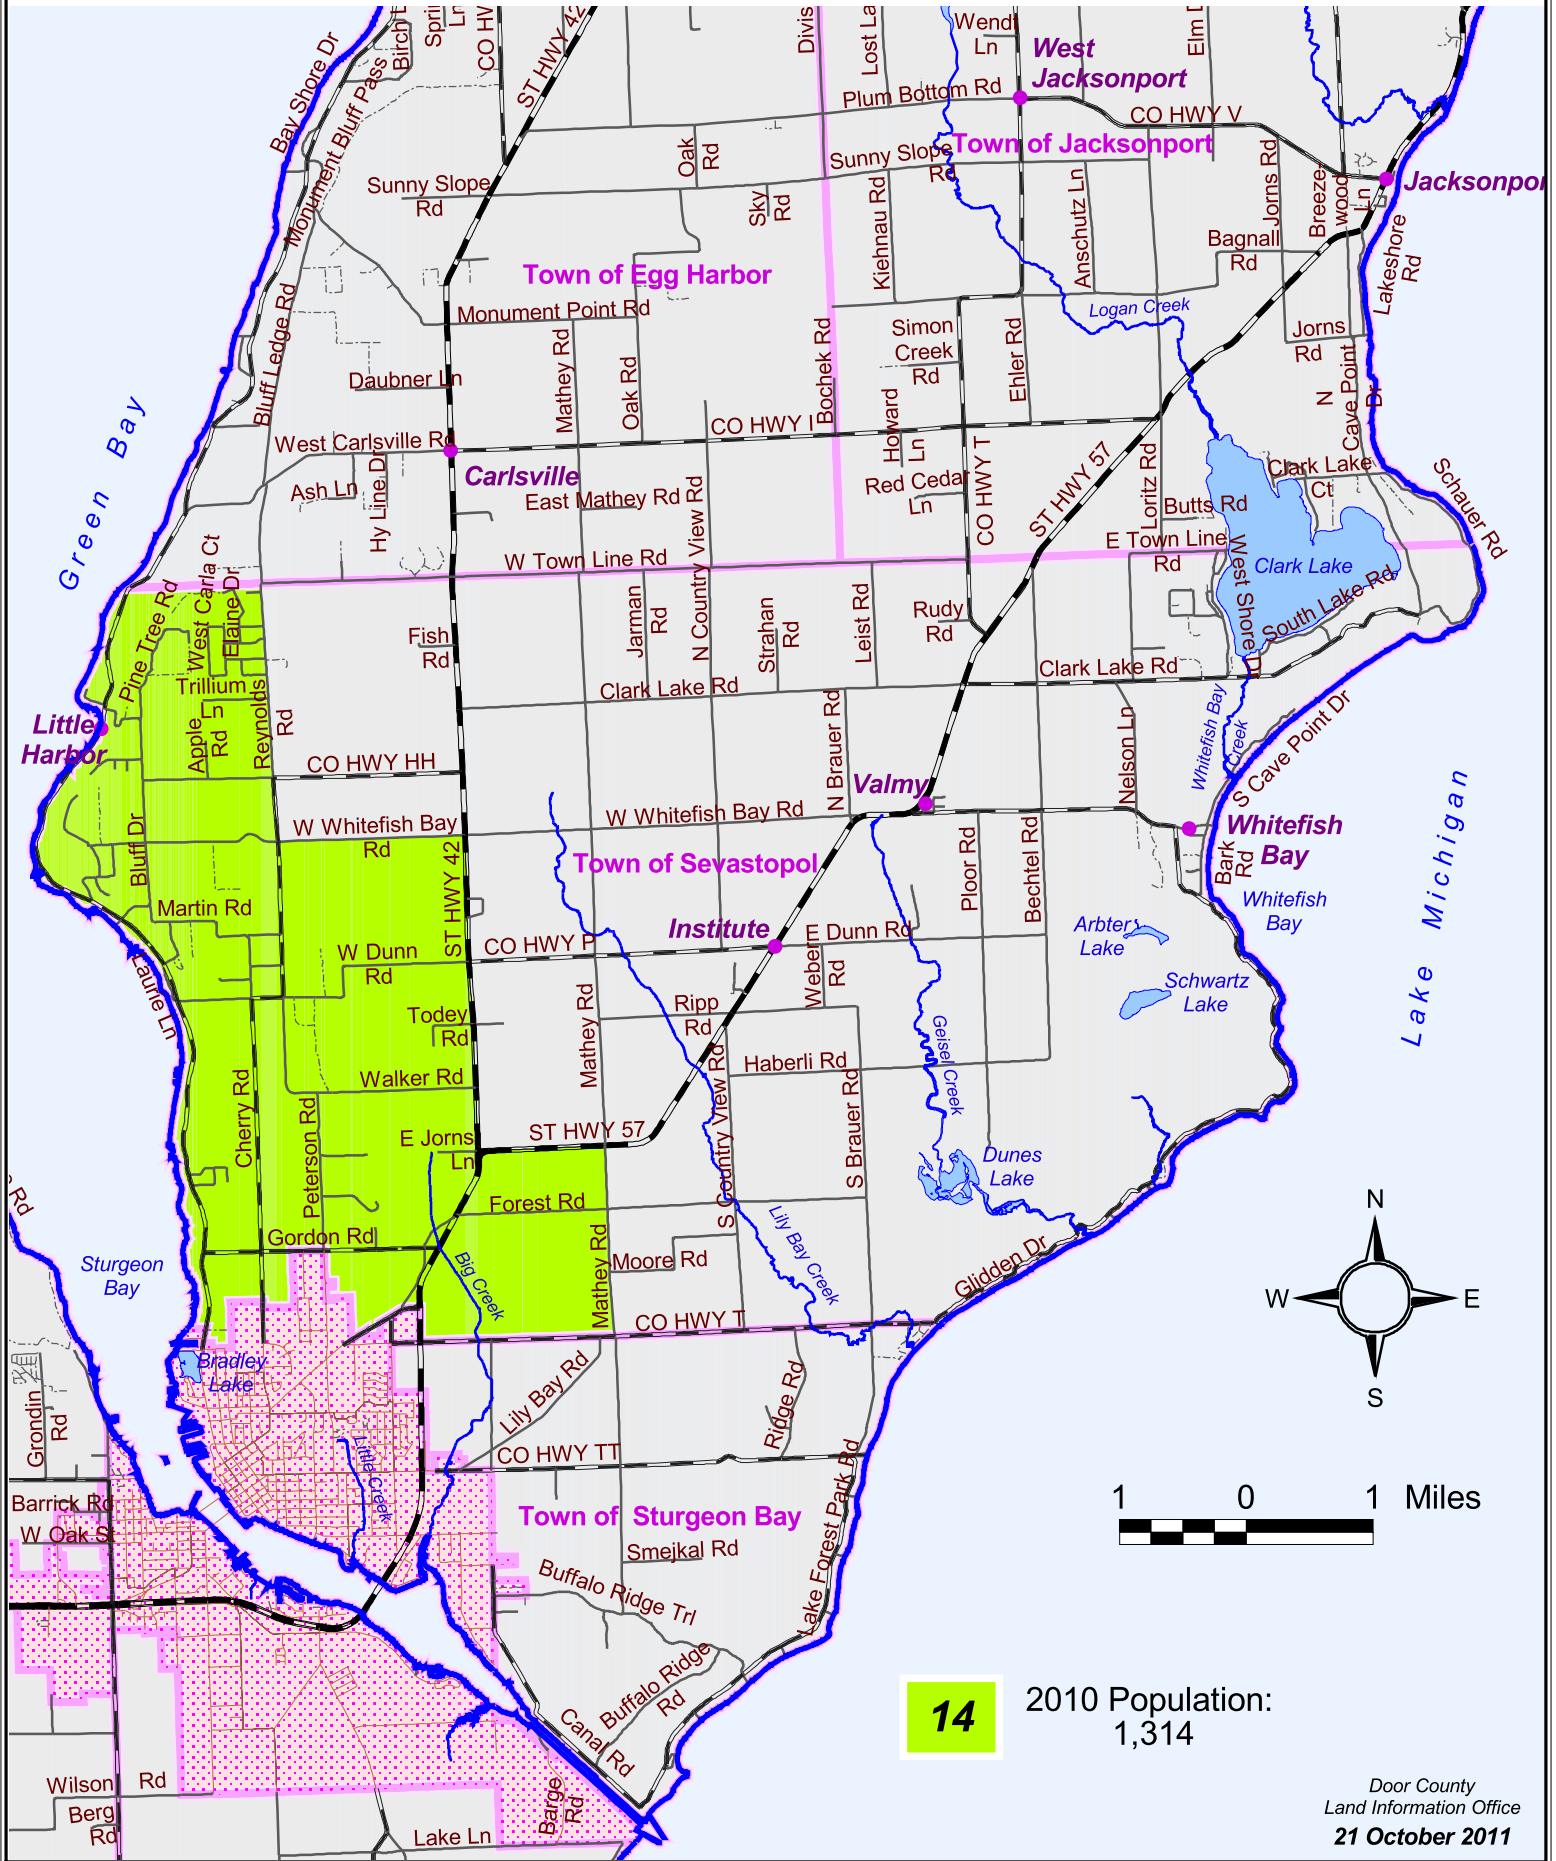

2012 Supervisory District #14

Door County, Wisconsin

14

2010 Population:
1,314