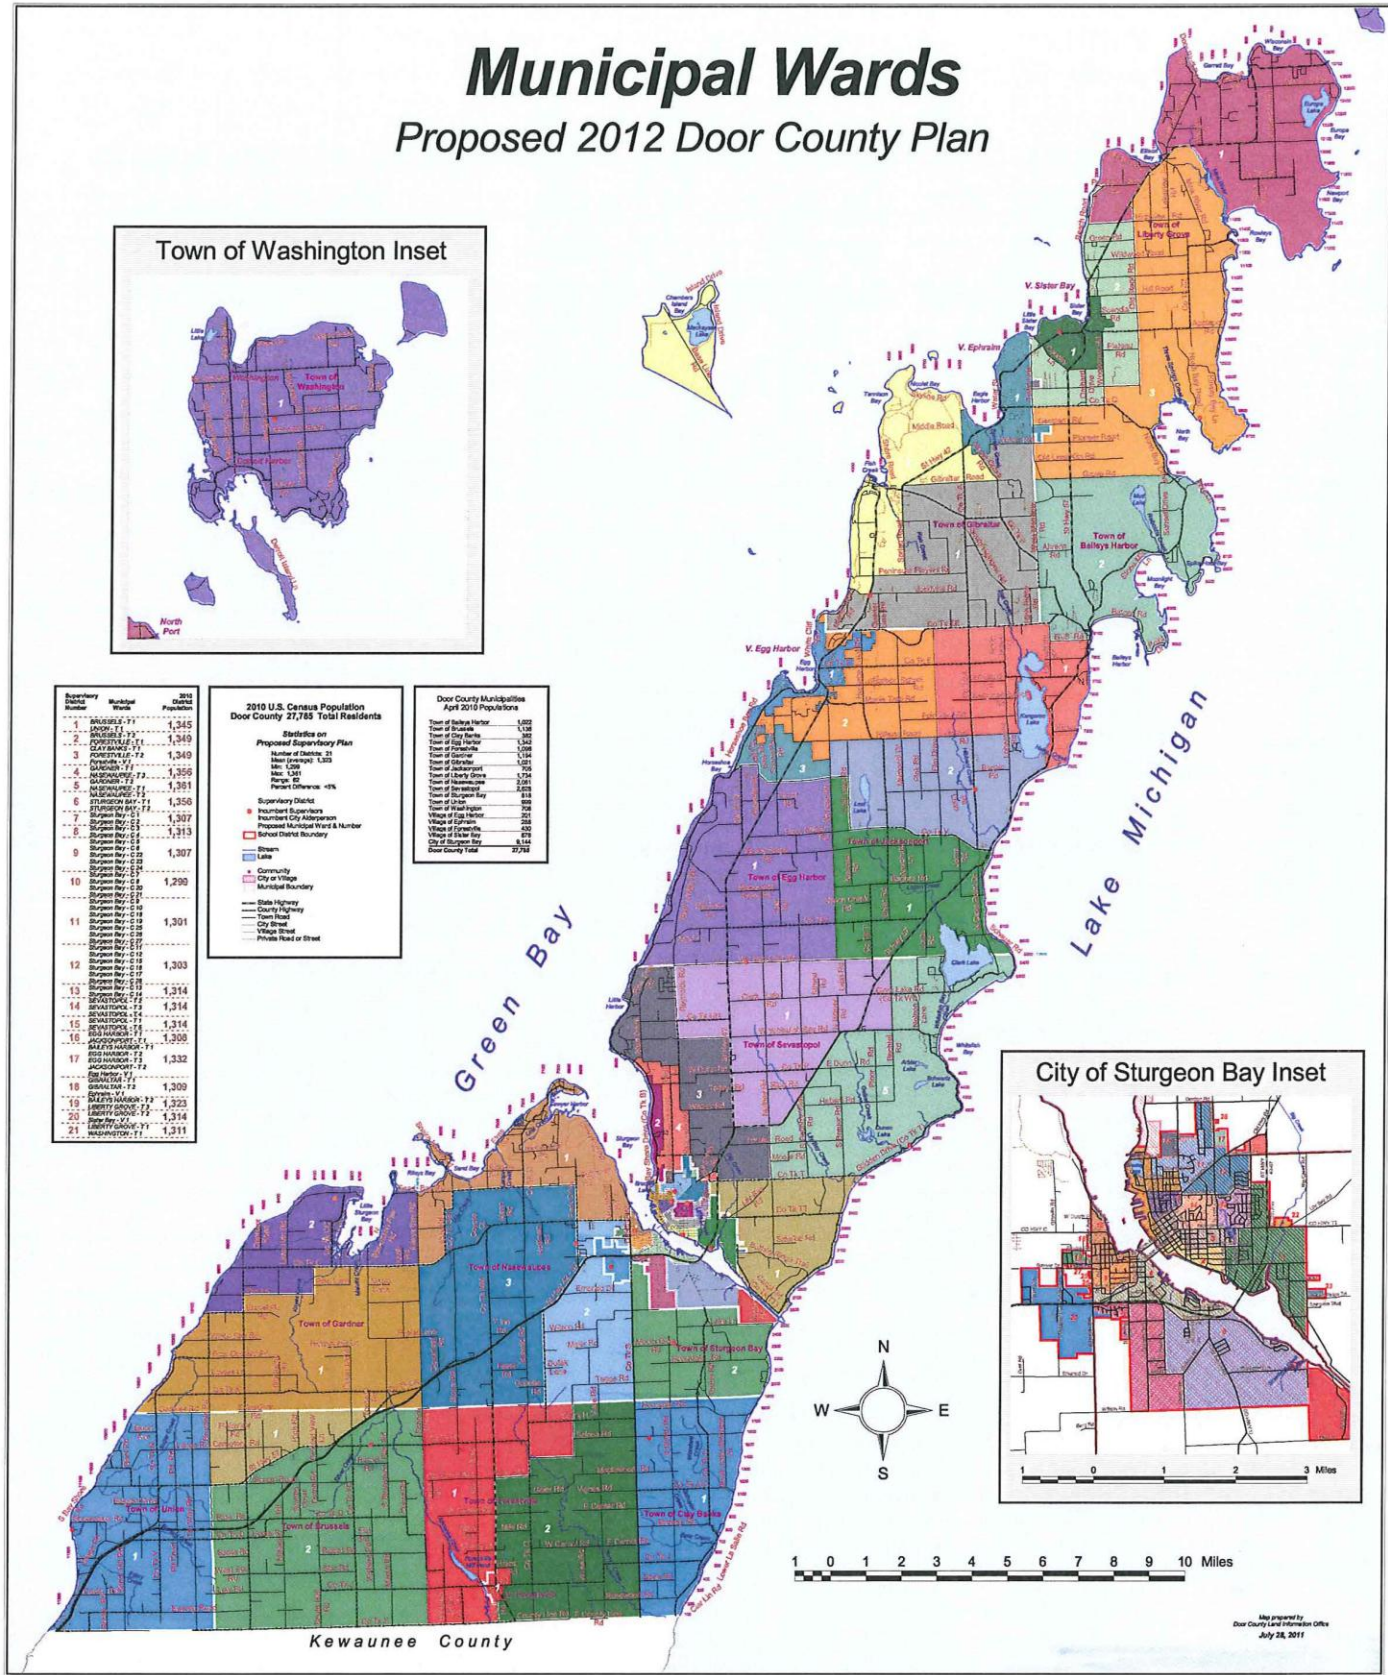

Municipal Wards

Proposed 2012 Door County Plan

Town of Washington Inset