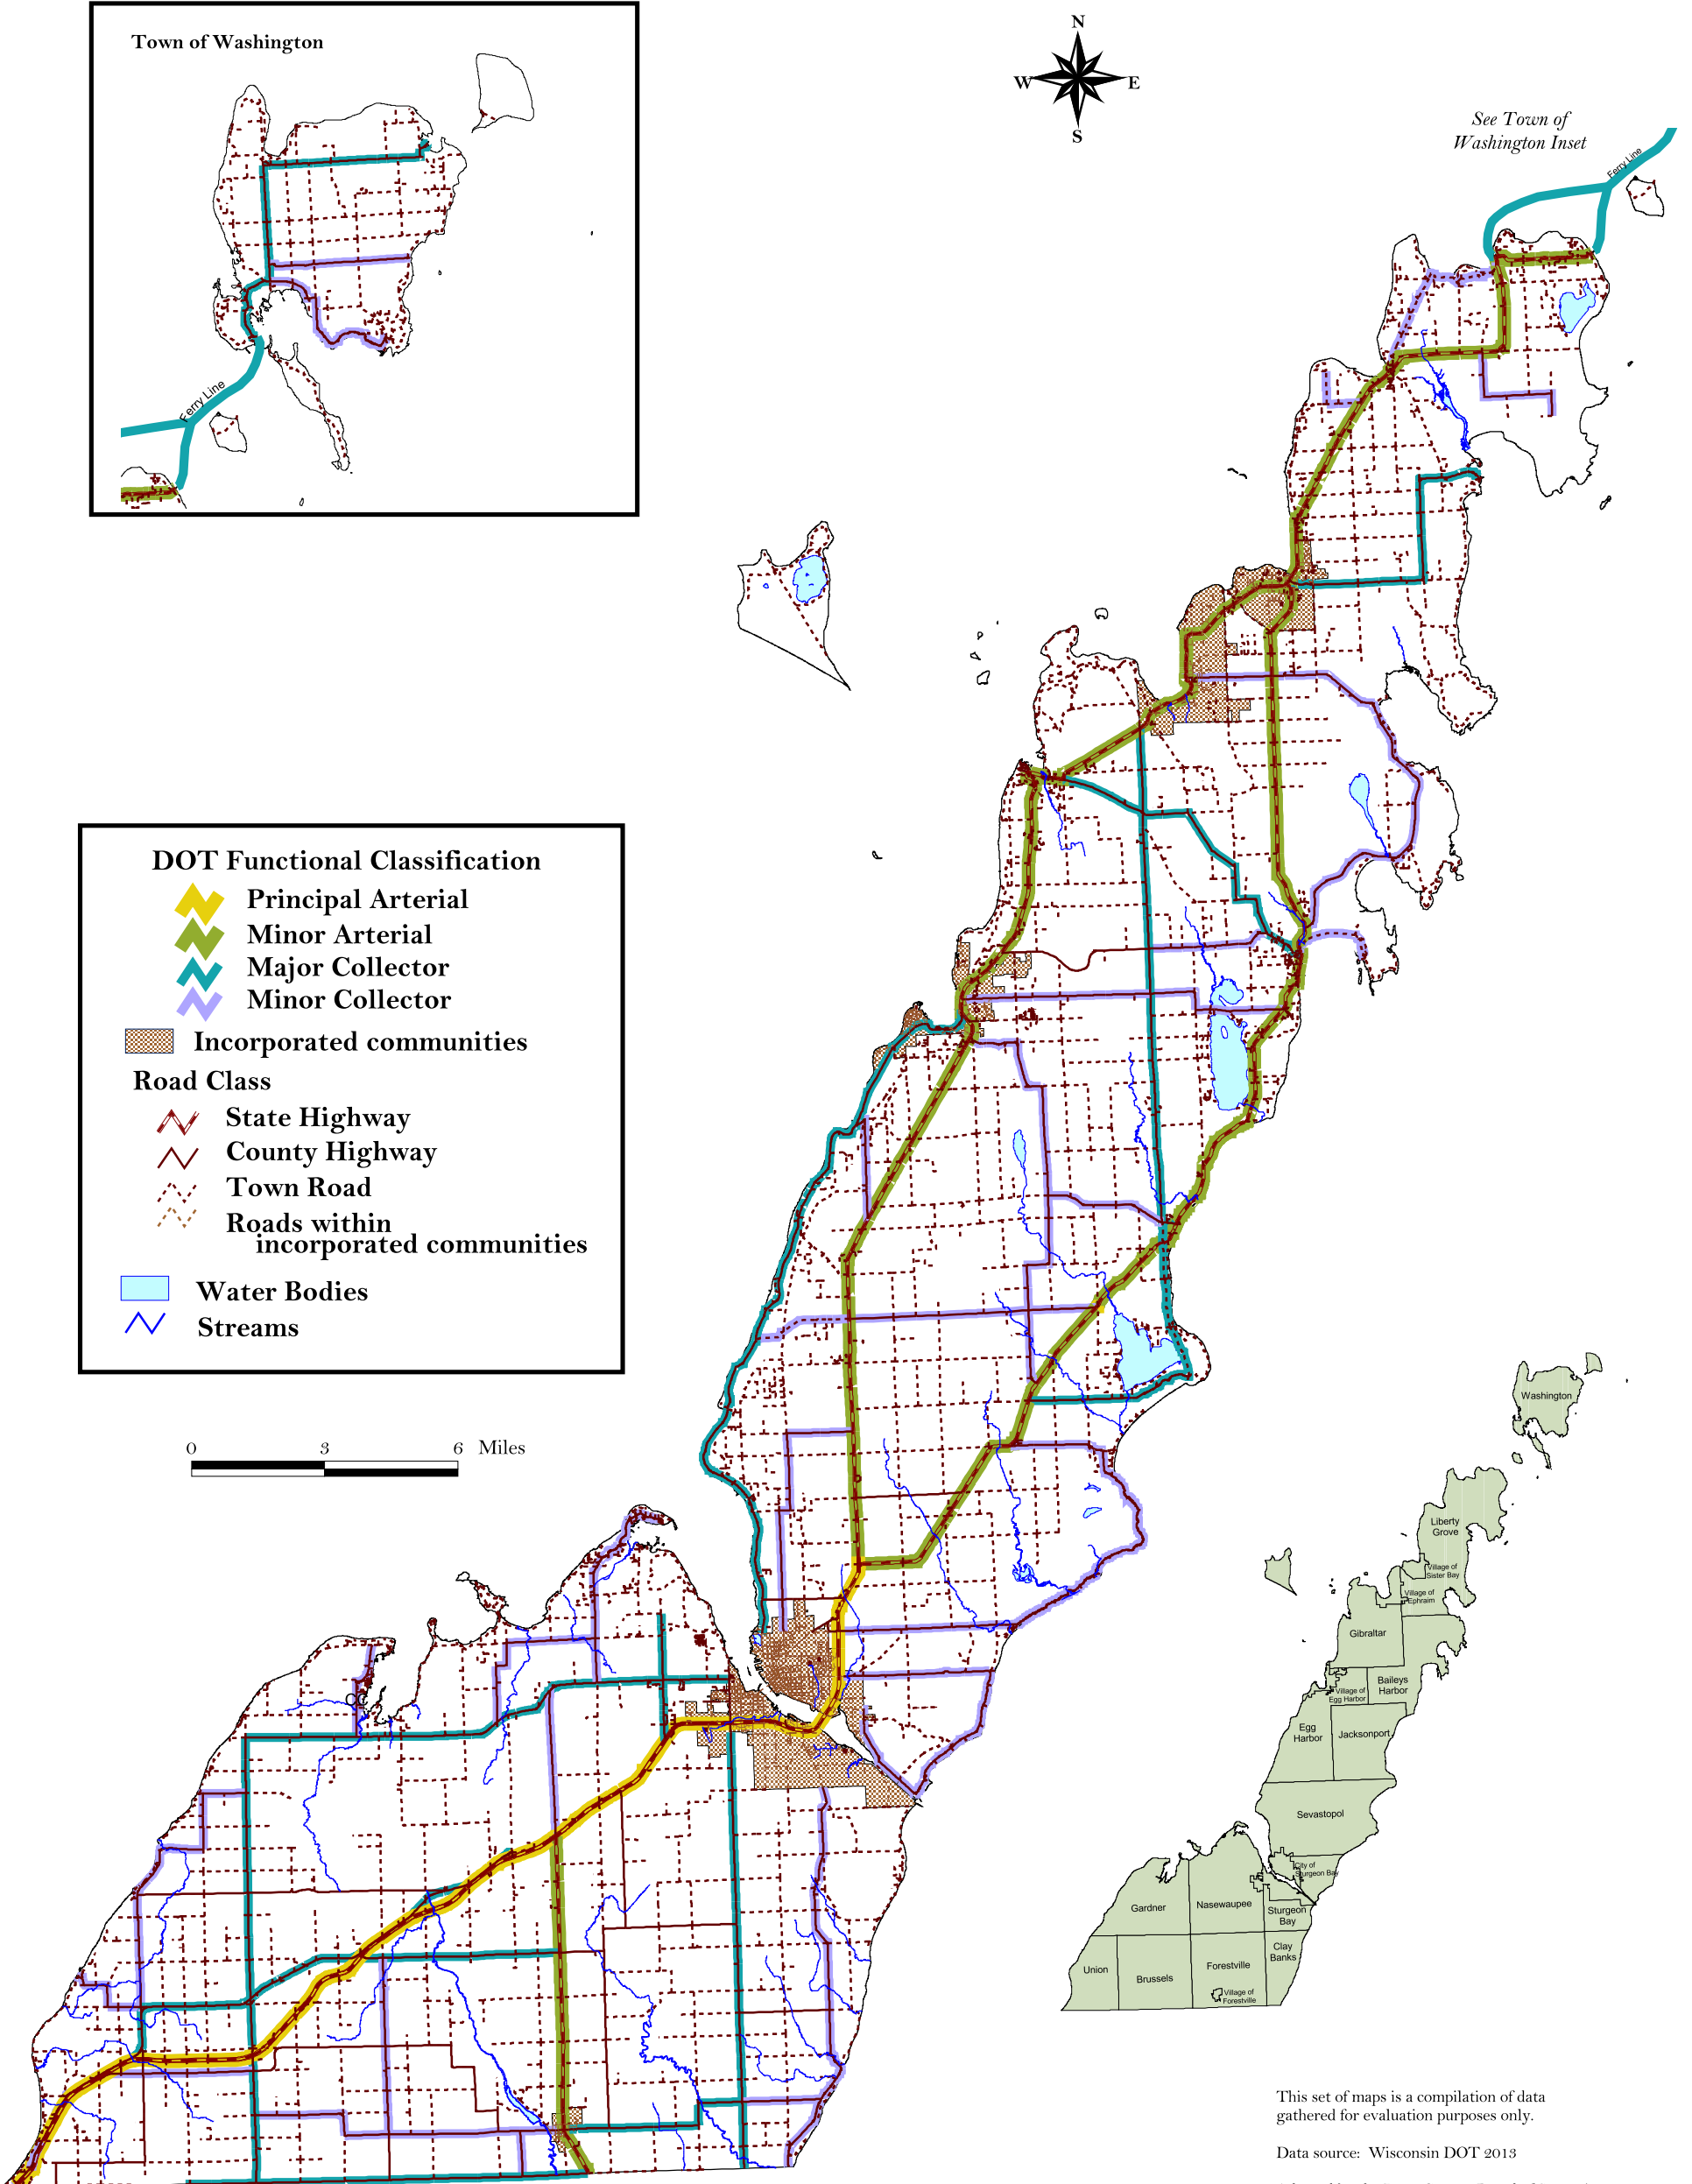

Door County Planning Dept.
421 Nebraska Street
Sturgeon Bay, WI 54235
(920) 746-2323
map.co.door.wi.us/planning

Door County Comprehensive and Farmland Preservation Plan 2035

Map 8.1: Functional Classification of Roads

See Town of Washington Inset

DOT Functional Classification

- Principal Arterial
- Minor Arterial
- Major Collector
- Minor Collector

Road Class

- State Highway
- County Highway
- Town Road
- Roads within incorporated communities

Water Bodies

- Water Bodies
- Streams

0 3 6 Miles

This set of maps is a compilation of data gathered for evaluation purposes only.

Data source: Wisconsin DOT 2013

Adopted by the Door County Board of Supervisors,
December 16, 2014
Effective upon distribution per Wisconsin State Statutes,
January 1, 2015