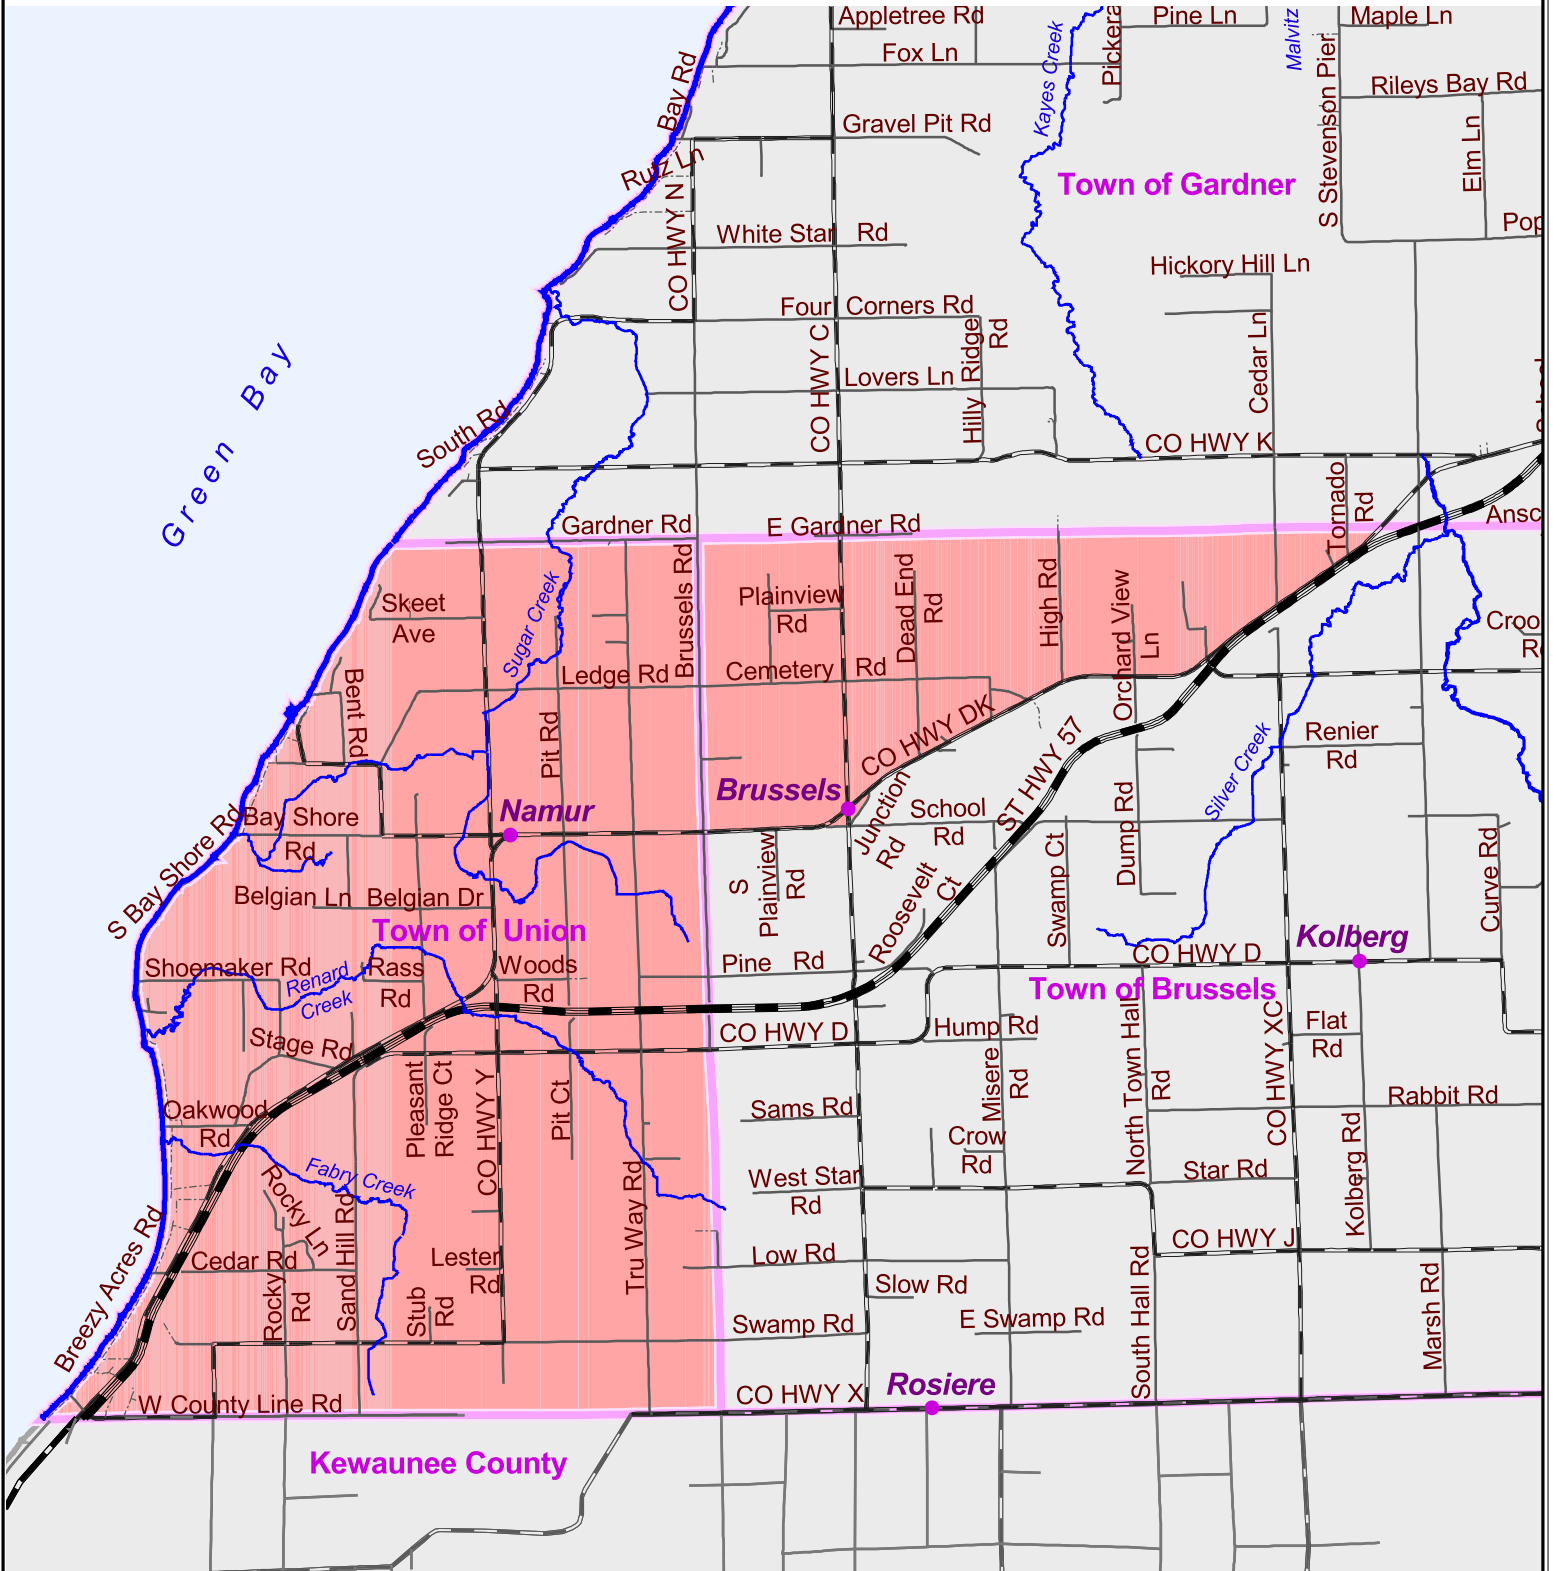

2012 Supervisory District #1

Door County, Wisconsin

1 2010 Population:
1,345