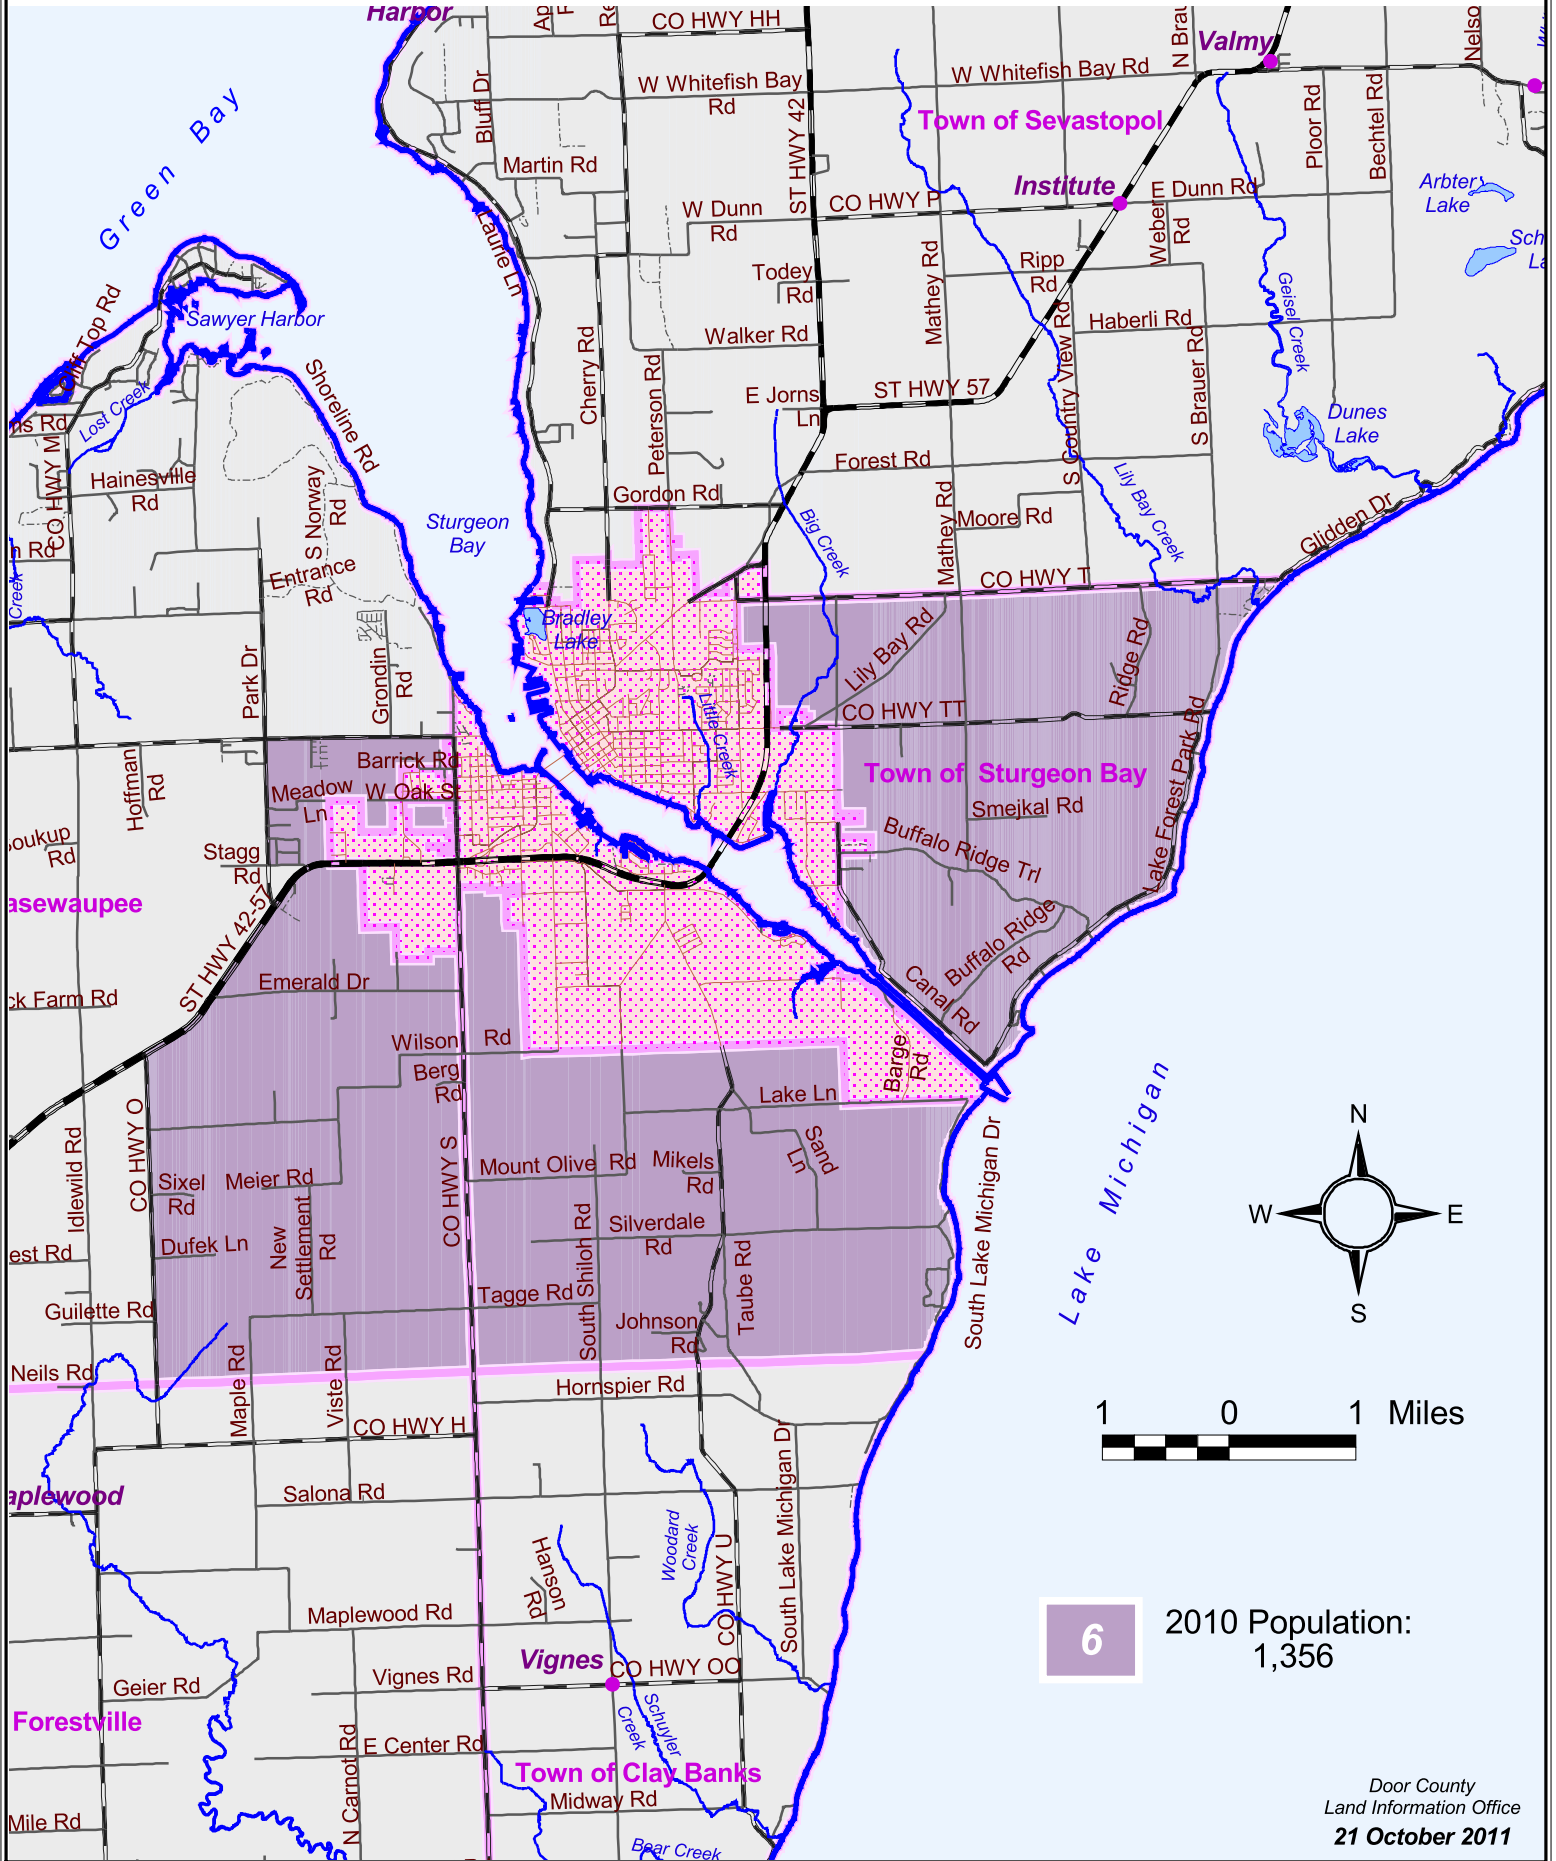

2012 Supervisory District #6

Door County, Wisconsin

6 2010 Population: 1,356