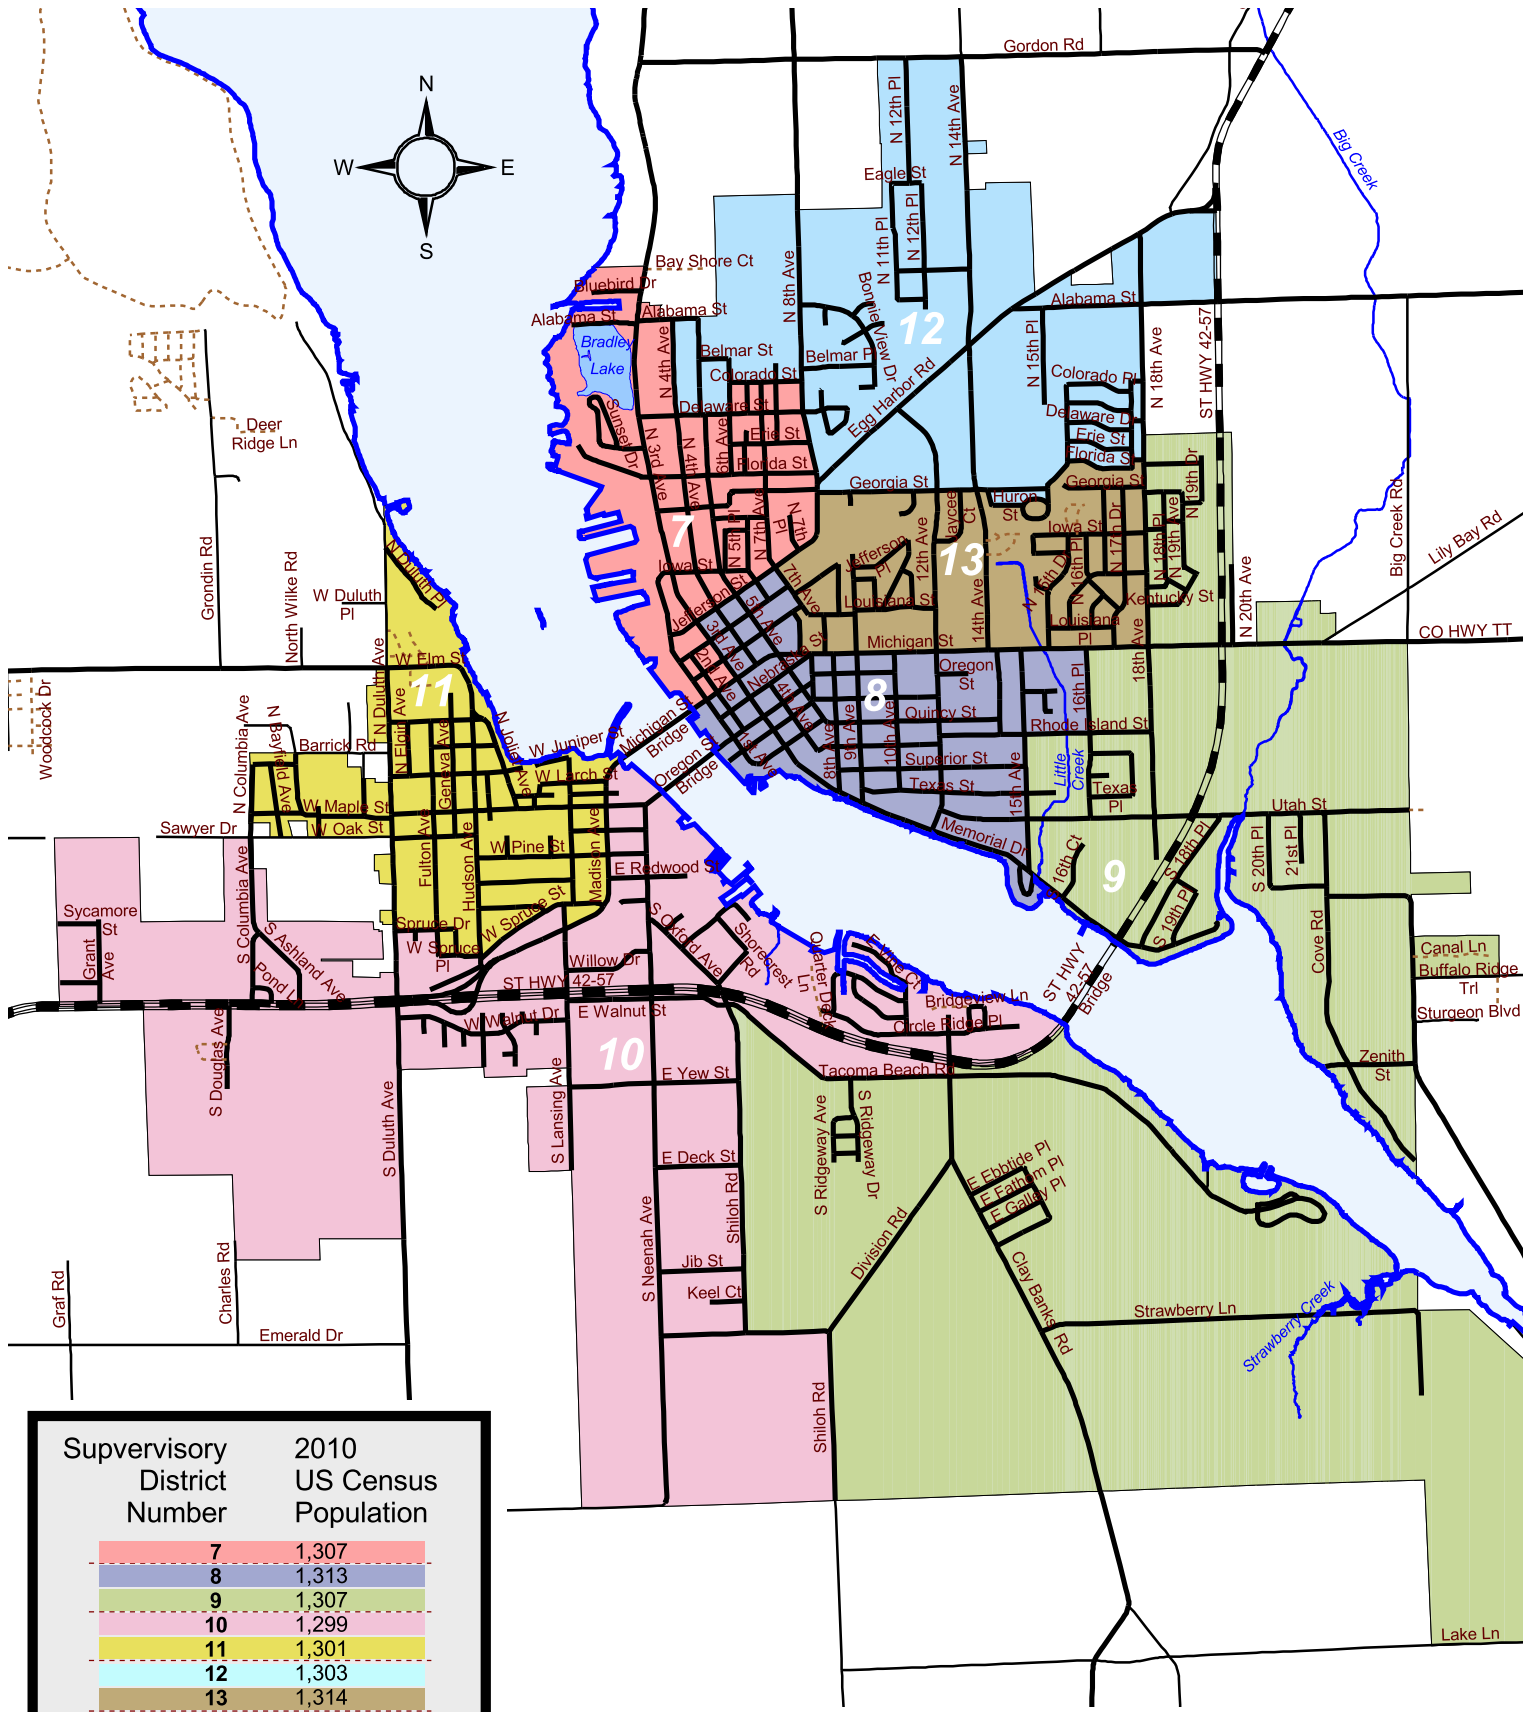

2012 Supervisory Districts # 7 - 13

City of Sturgeon Bay - Door County, Wisconsin

Supervisory District Number	2010 US Census Population
7	1,307
8	1,313
9	1,307
10	1,299
11	1,301
12	1,303
13	1,314

2010 US Census Population
City of Sturgeon Bay: 9,144