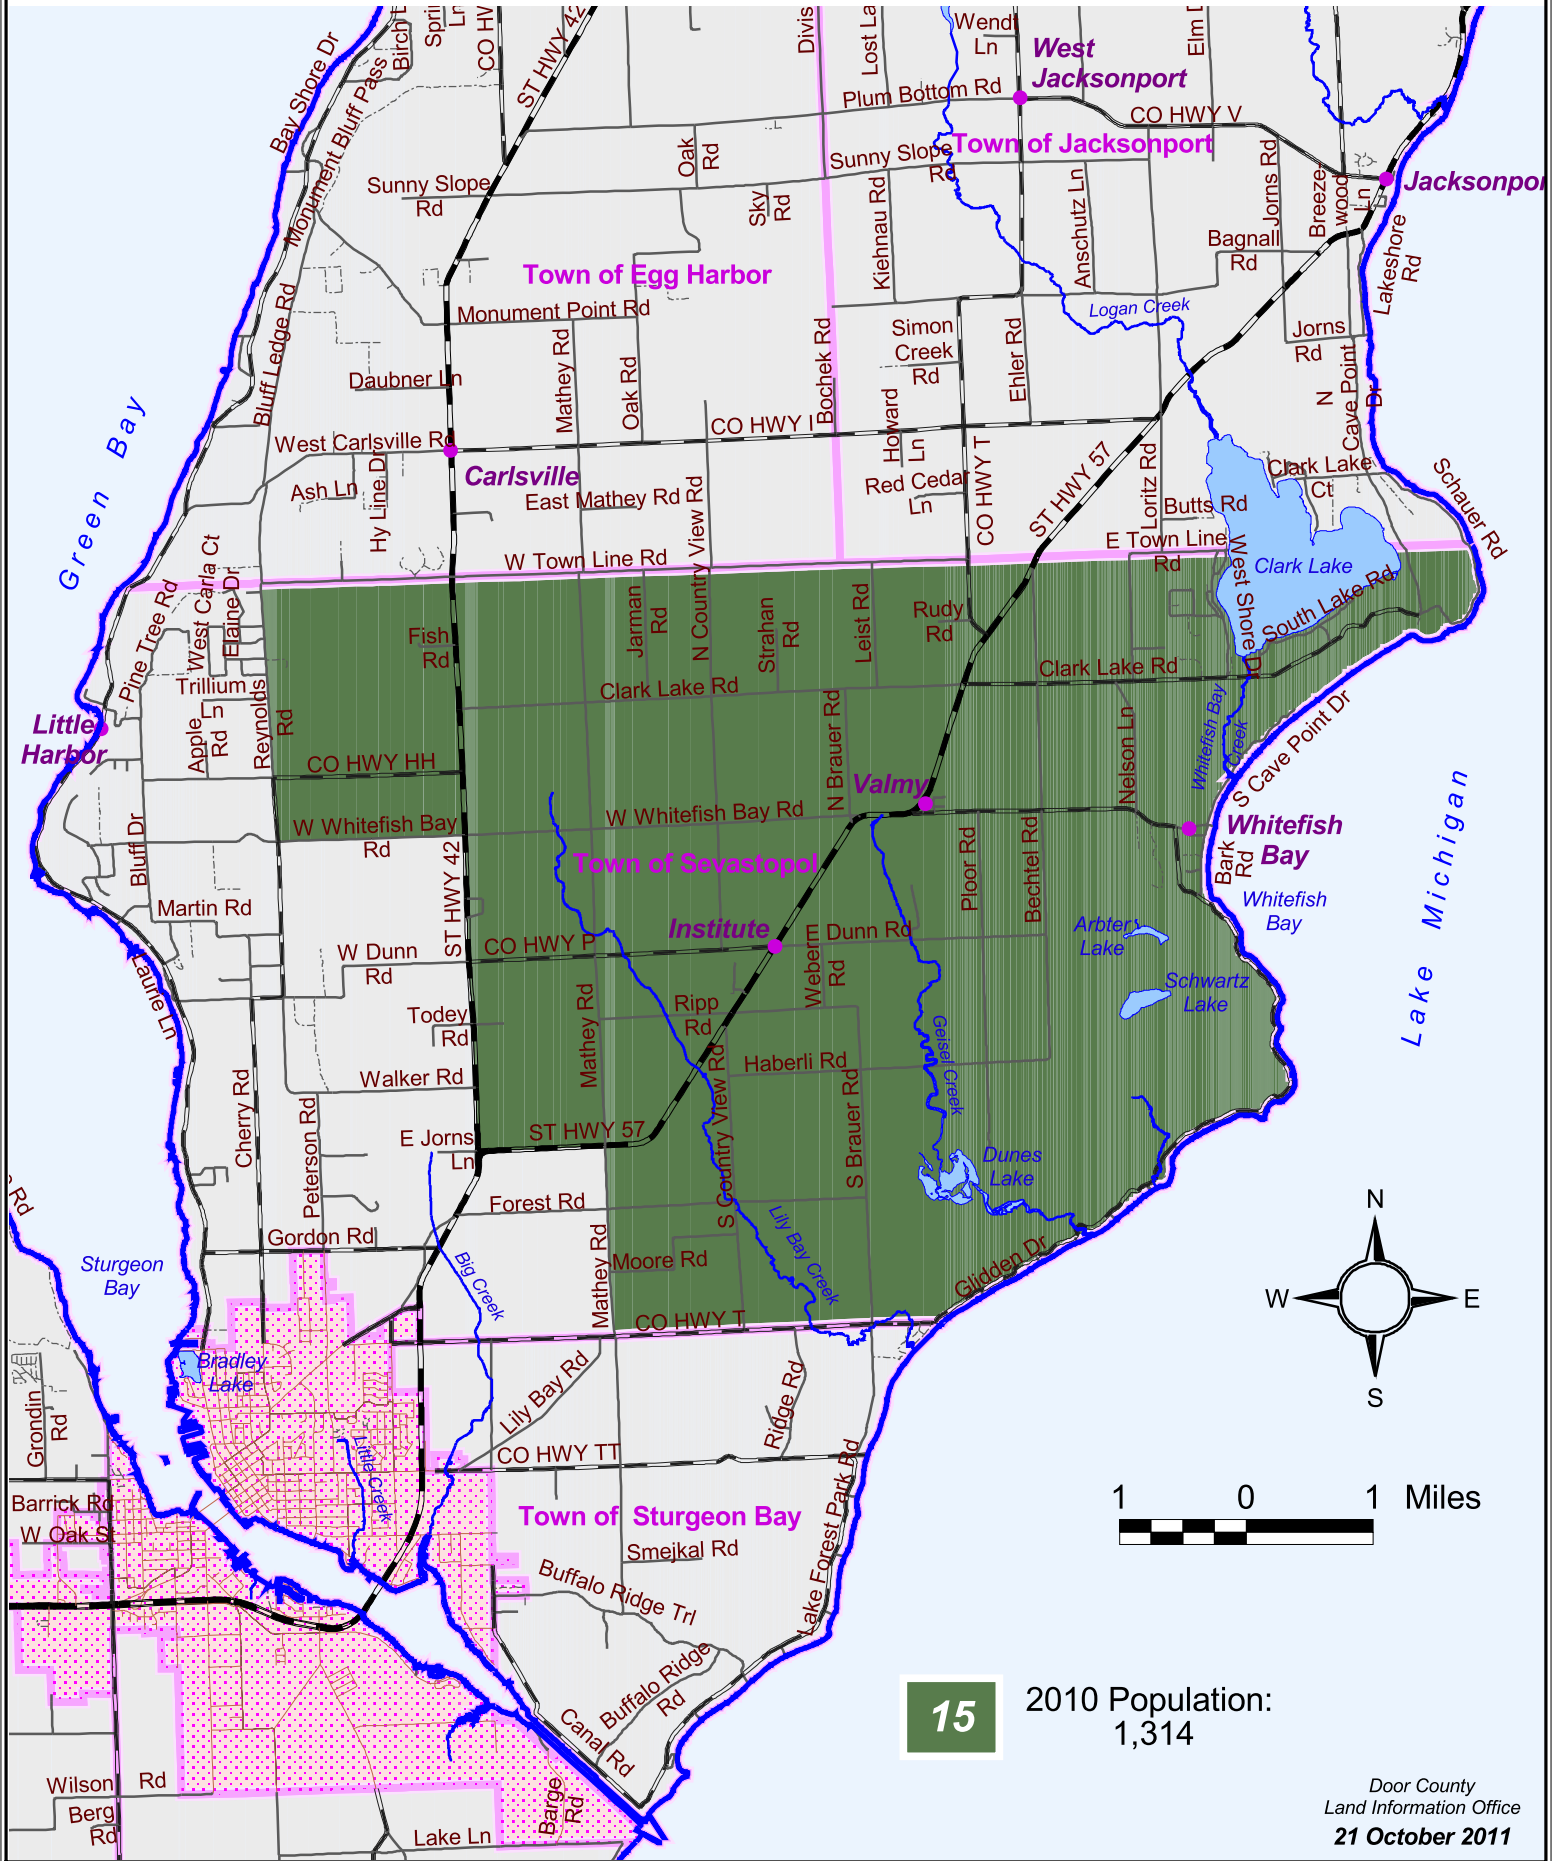

2012 Supervisory District #15

Door County, Wisconsin

15

2010 Population:
1,314