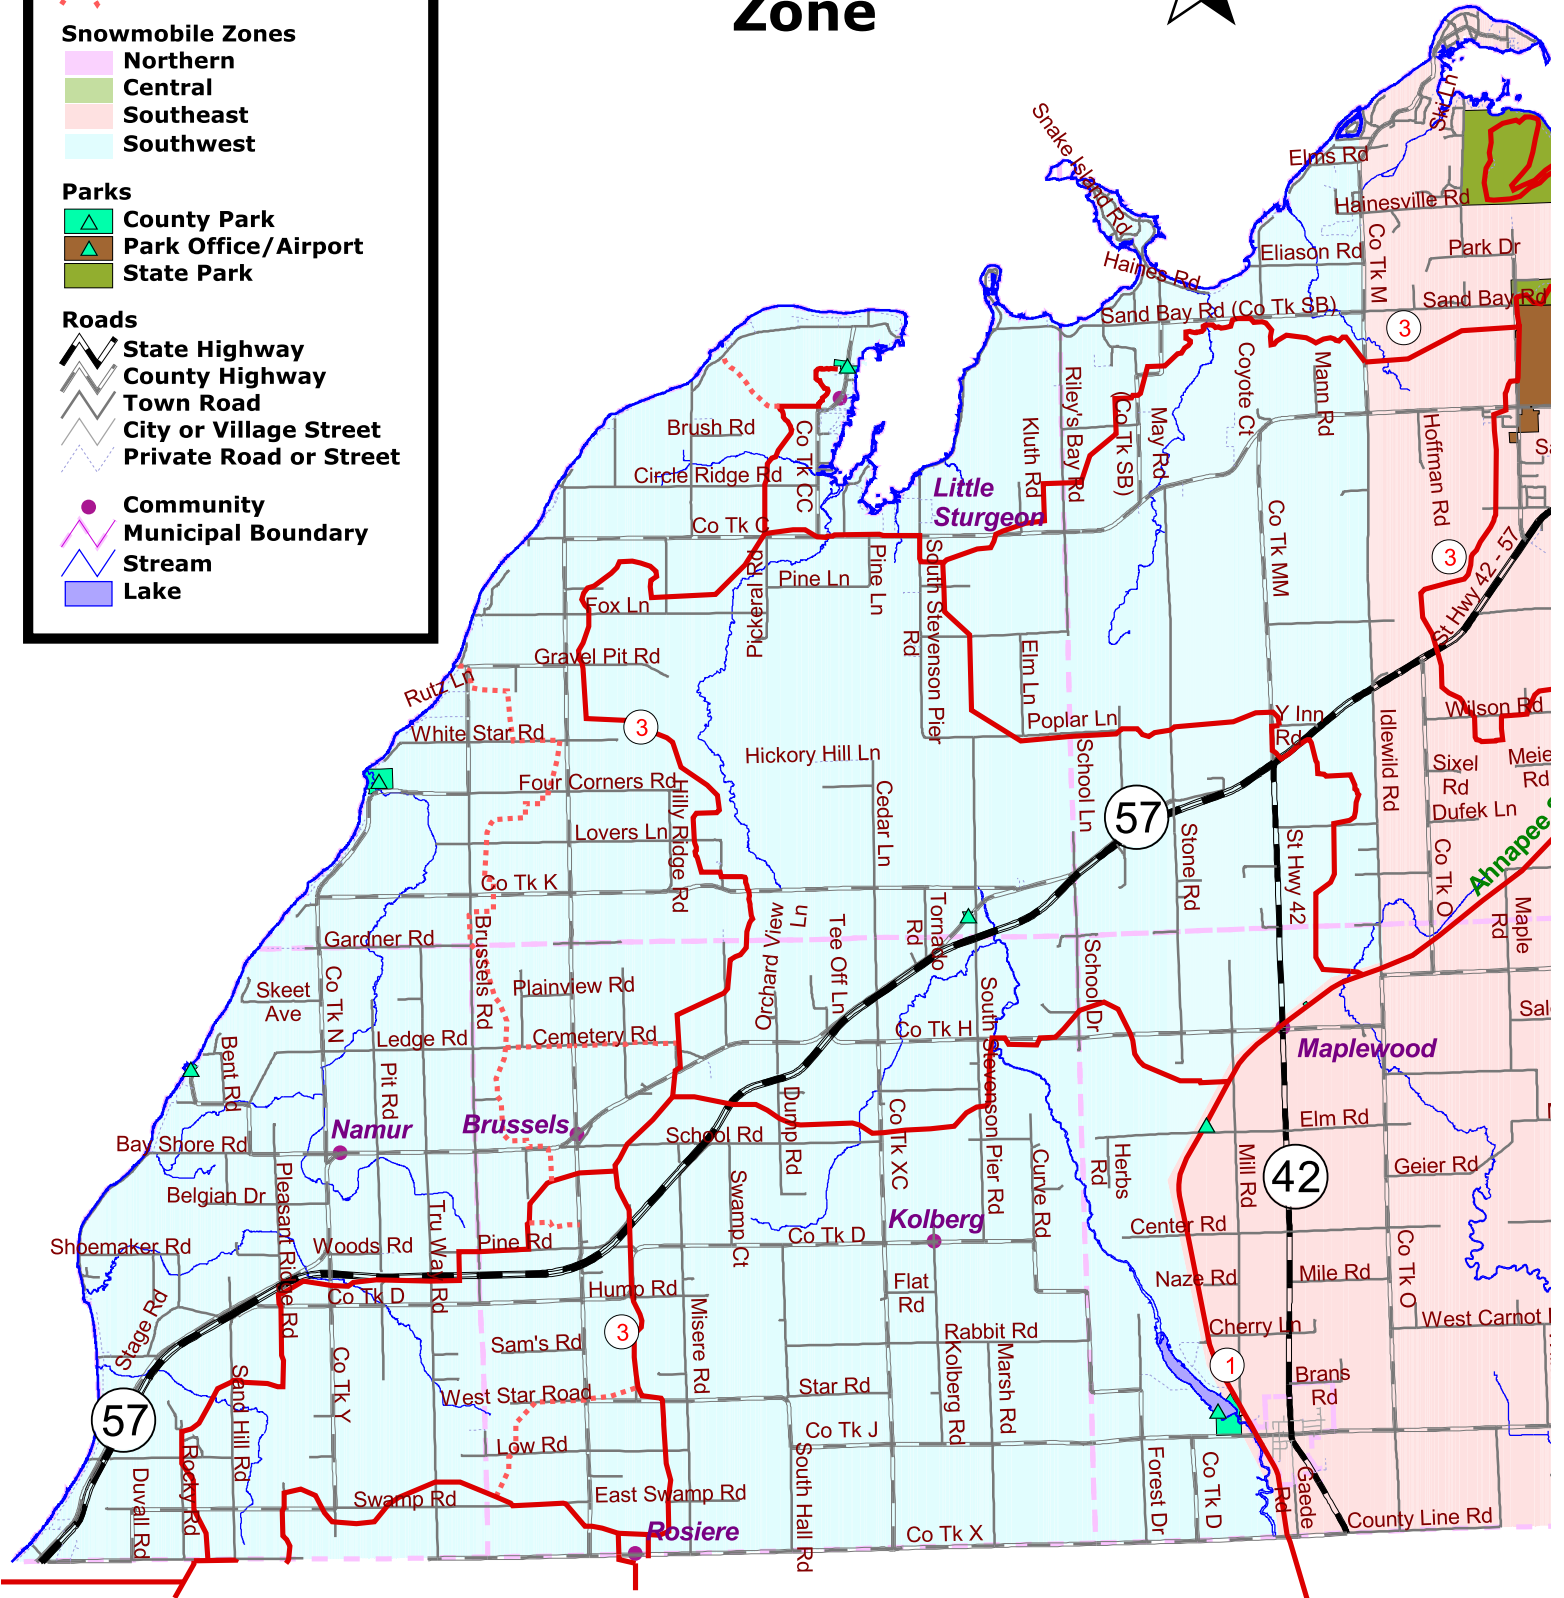

Door County Snowmobile Trails

Southwest Zone

Legend

Snowmobile Trails
 State Route
 Club Trail

Snowmobile Zones
 Northern
 Central
 Southeast
 Southwest

Parks
 County Park
 Park Office/Airport
 State Park

Roads
 State Highway
 County Highway
 Town Road
 City or Village Street
 Private Road or Street

Community
 Municipal Boundary
 Stream
 Lake

Map Created by
 Door County Land Information Office
 February 25, 2016